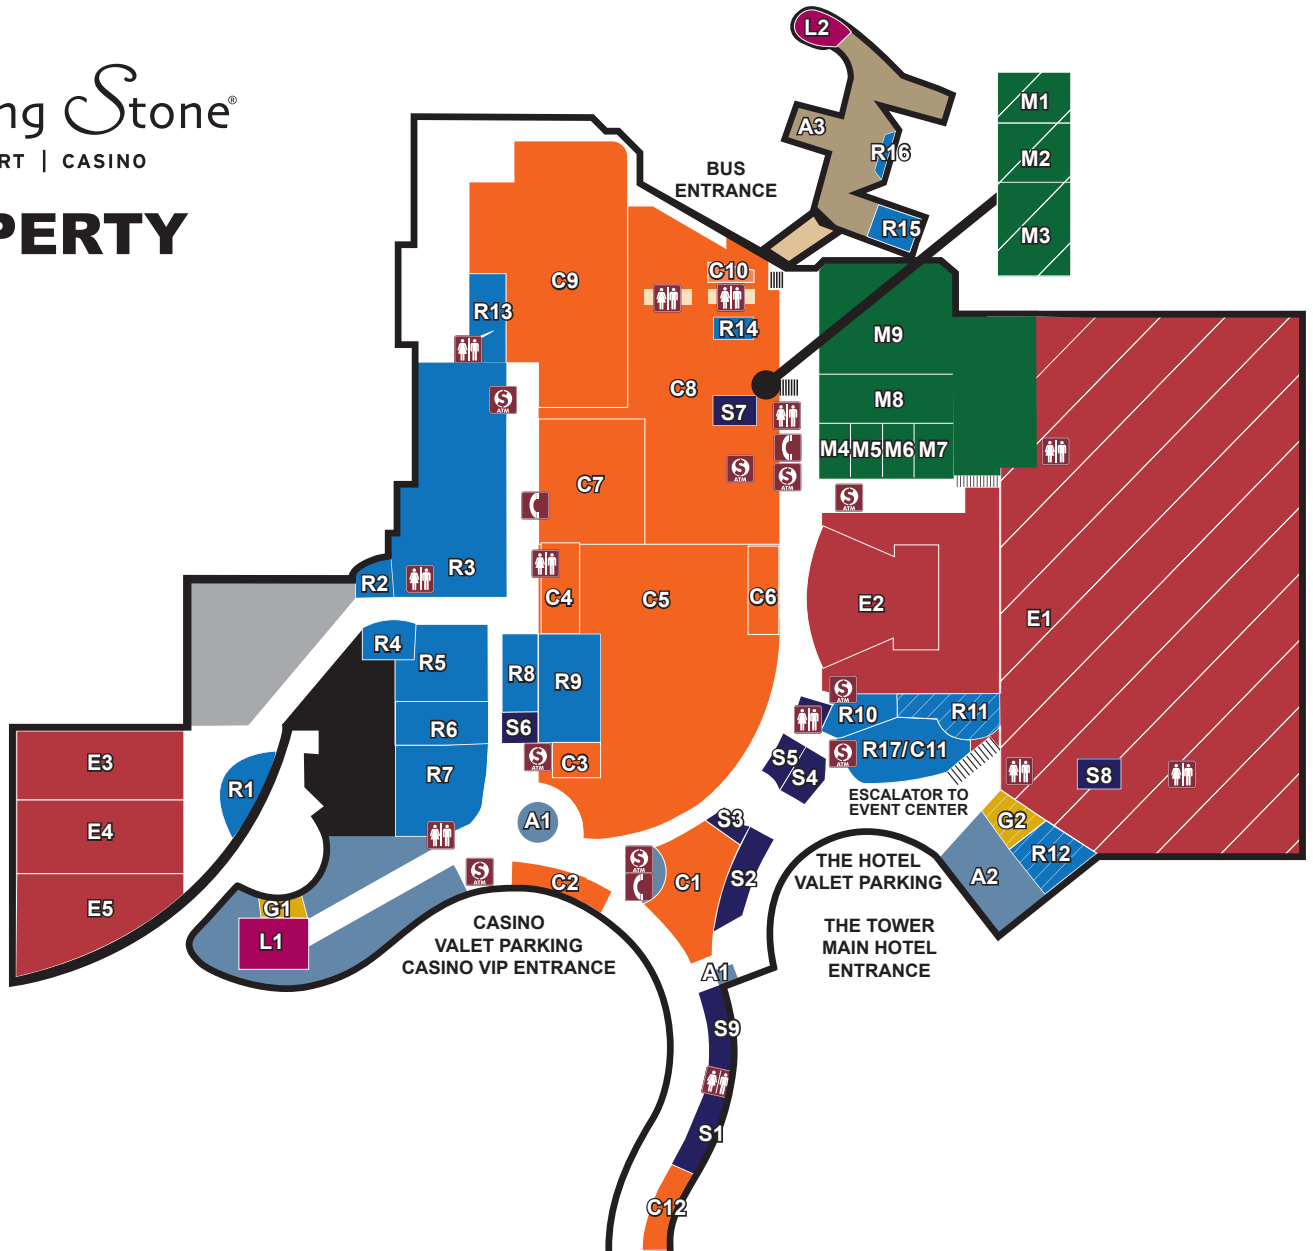

PROPERTY MAP

ACCOMMODATIONS

- A1 ELEVATOR TO HOTEL
- A2 THE HOTEL AND THE TOWER FRONT DESK
- A3 THE LODGE FRONT DESK

CONVENTION CENTER

- M1 SARANAC
- M2 CANANDAIGUA
- M3 CHAUTAUQUA
- M4 TUSCARORA
- M5 CAYUGA
- M6 ONONDAGA
- M7 SENECA
- M8 MOHAWK
- M9 ONEIDA

- R9 MOTIF BAR & LOUNGE
- NEW R10 7 KITCHENS
- R11 UPSTATE TAVERN
- R12 TS STEAKHOUSE (21ST FLOOR OF THE TOWER)
- R13 DELTA CAFE
- R14 BAR BLU
- R15 WILDFLOWERS
- R16 THE LODGE BAR
- R17 THE LOUNGE WITH CAESARS SPORTS

CONVENTION CENTER THE TOWER MEETING ROOMS

- T1 BUSINESS CENTER
- T2 MEADOW
- T3 BIRCH
- T4 HAWTHORN
- T5 CEDAR
- T6 WILLOW
- T7 OAK
- T8 BRIAR

ENTERTAINMENT

- T9 THE EVENT CENTER BOX OFFICE
- T10 THE EVENT CENTER

CLUBHOUSE CONFERENCE AREA

- S4 APPALACHIAN
- S5 ADIRONDACK
- S6 CATSKILL

ROAD MAP

- The Tower
- Casino
- The Event Center
- Parking Garage
- Shenendoah Clubhouse
- The Lodge and Skala Spa
- Sportsplex

Turning Stone®
RESORT | CASINO