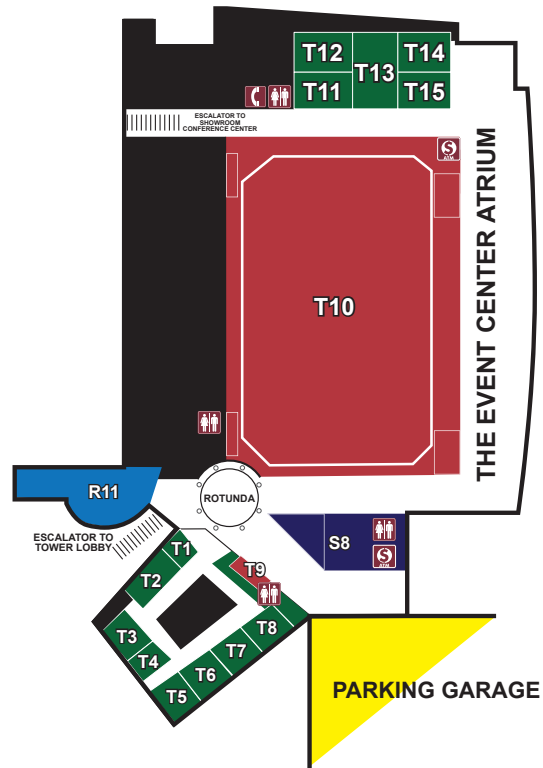

RECREATION

- G1 THE HOTEL POOL
- G2 THE TOWER FITNESS CLUB & POOL

RESTAURANTS, BARS AND LOUNGES

- R1 ATRIUM BAR
- R2 PEACH BLOSSOM
- R3 THE FOOD HALL
- R4 BAR PINO
- R5 PINO BIANCO
- R6 SUSHI SUSHI
- R7 EMERALD RESTAURANT
- R8 OPALS

- R9 MOTIF BAR & LOUNGE
- NEW R10 7 KITCHENS
- R11 UPSTATE TAVERN
- R12 TS STEAKHOUSE (21ST FLOOR OF THE TOWER)
- R13 DELTA CAFE
- R14 BAR BLU
- R15 WILDFLOWERS
- R16 THE LODGE BAR
- R17 THE LOUNGE WITH CAESARS SPORTS

RETAIL

- NEW S1 HERITAGE
- S2 POLLY COOPER
- S3 JUNIPER
- S4 REVEL SUPPLY
- S5 WILLOW & JAYE
- S6 THE KIOSK
- S7 SMOKIN' 2
- S8 THE GENERAL STORE
- NEW S9 MR. SHOP

SPA

- L1 Āhsi' DAY SPA
- L2 Skanā: SPA

EVENT CENTER SECOND FLOOR

CONVENTION CENTER THE TOWER MEETING ROOMS

- T1 BUSINESS CENTER
- T2 MEADOW
- T3 BIRCH
- T4 HAWTHORN
- T5 CEDAR
- T6 WILLOW
- T7 OAK
- T8 BRIAR

ENTERTAINMENT

- T9 THE EVENT CENTER BOX OFFICE
- T10 THE EVENT CENTER