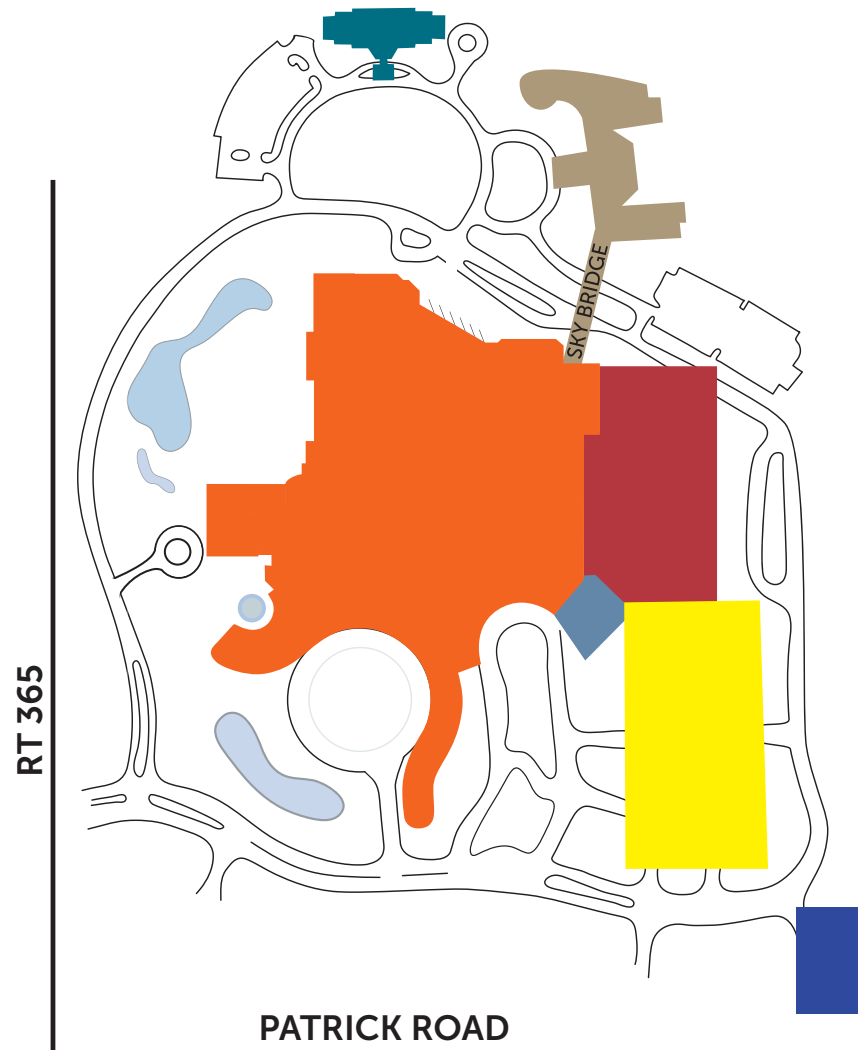

CONVENTION CENTER THE TOWER MEETING ROOMS

- T1 BUSINESS CENTER
- T2 MEADOW
- T3 BIRCH
- T4 HAWTHORN
- T5 CEDAR
- T6 WILLOW
- T7 OAK
- T8 BRIAR

ENTERTAINMENT

- T9 THE EVENT CENTER BOX OFFICE
- T10 THE EVENT CENTER

CYPRESS CONFERENCE AREA

- T11 CYPRESS A
- T12 CYPRESS B
- T13 CYPRESS C
- T14 CYPRESS D
- T15 CYPRESS E

FIRST FLOOR

SECOND FLOOR

SHENENDOAH CLUBHOUSE CLUBHOUSE AREA

- S2 THE GRILLE AT SHENENDOAH
- S3 PRO SHOP

CLUBHOUSE CONFERENCE AREA

- S4 APPALACHIAN
- S5 ADIRONDACK
- S6 CATSKILL

ROAD MAP

- The Tower
- Casino
- The Event Center
- Parking Garage
- Shenendoah Clubhouse
- The Lodge and Skala Spa
- Sportsplex

Turning Stone®
RESORT | CASINO